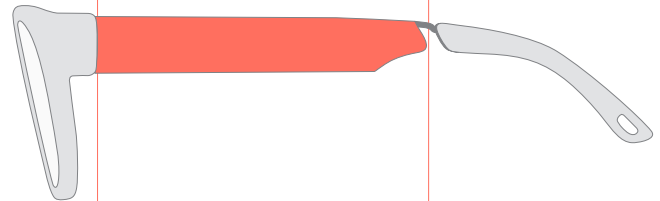

 **Don't adjust with pliers.**
Glasses can be damaged.

 **Be careful with ultra-sonic cleaning.**
Please remove temples beforehand.
Only the acetate front can be cleaned.

 **Fauna is water-resistant but not waterproof.**
Do not put it under running water.

Please follow these instructions to avoid any damage.

Adjustable
acetate front

Not adjustable

Adjustable
acetate tip

Heat OK
No electronics

No heat
Contains electronics

Heat OK
No electronics